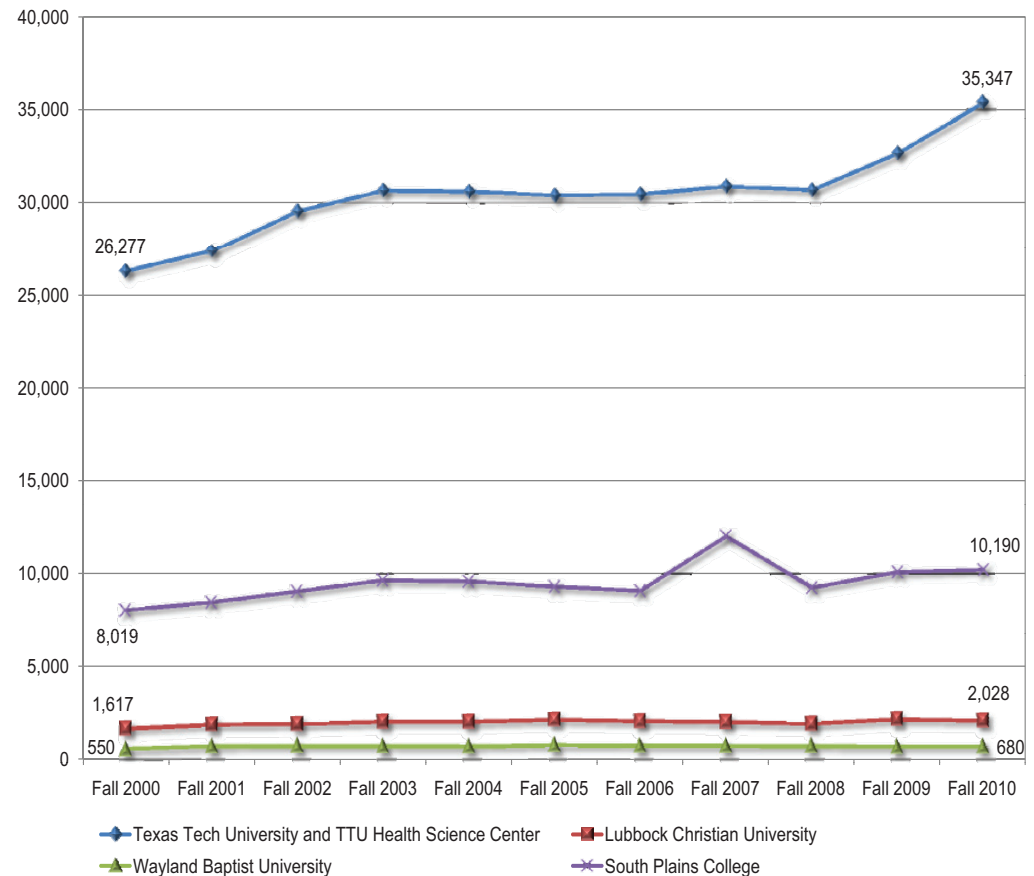

LUBBOCK
ECONOMIC
DEVELOPMENT
ALLIANCE

Higher Education In Lubbock Enrollment Trends

- *Since 1999, the number of freshman applying to Texas Tech University has increased by nearly 70 percent.*
- *Texas Tech University is the only university system in Texas with a university, a medical school, and law school all on the same campus.*
- *Texas Tech University formed partnerships with 26 different colleges in Texas and New Mexico to allow for seamless transition between the community college and university experiences.*