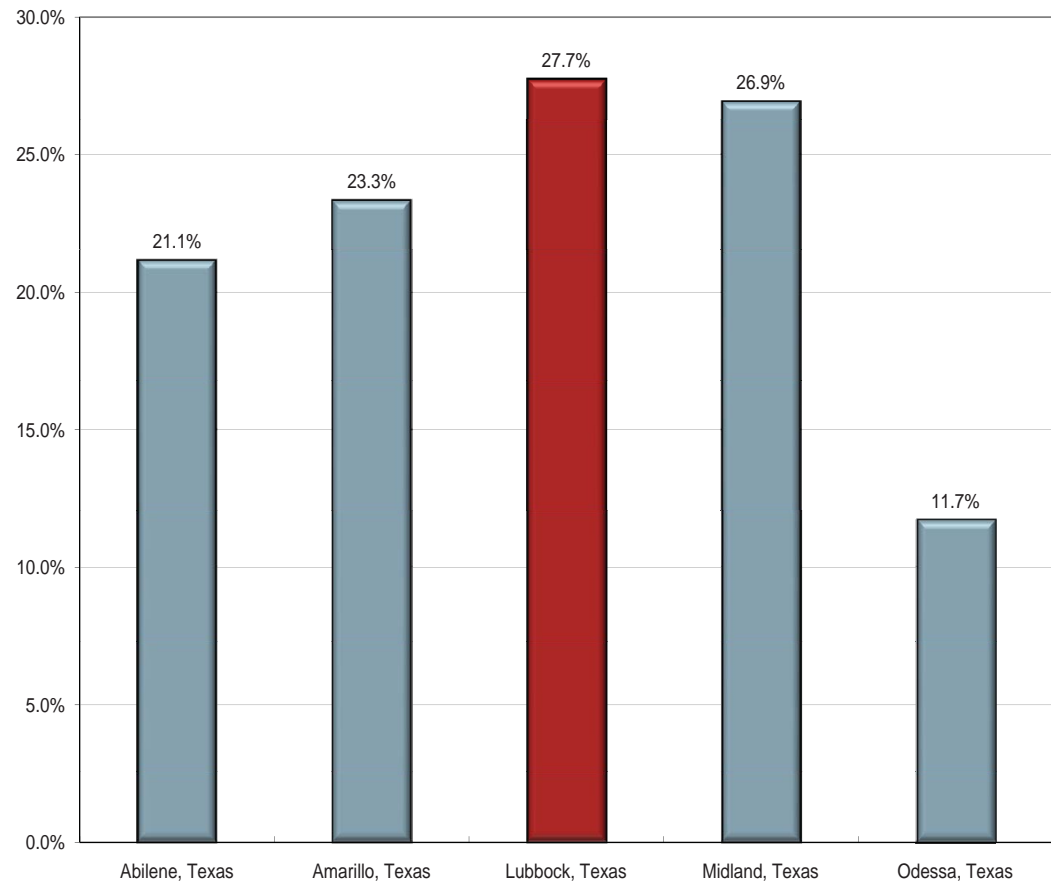

Source: Sites on Texas

LEDA...YOUR RESOURCE FOR SUCCESS